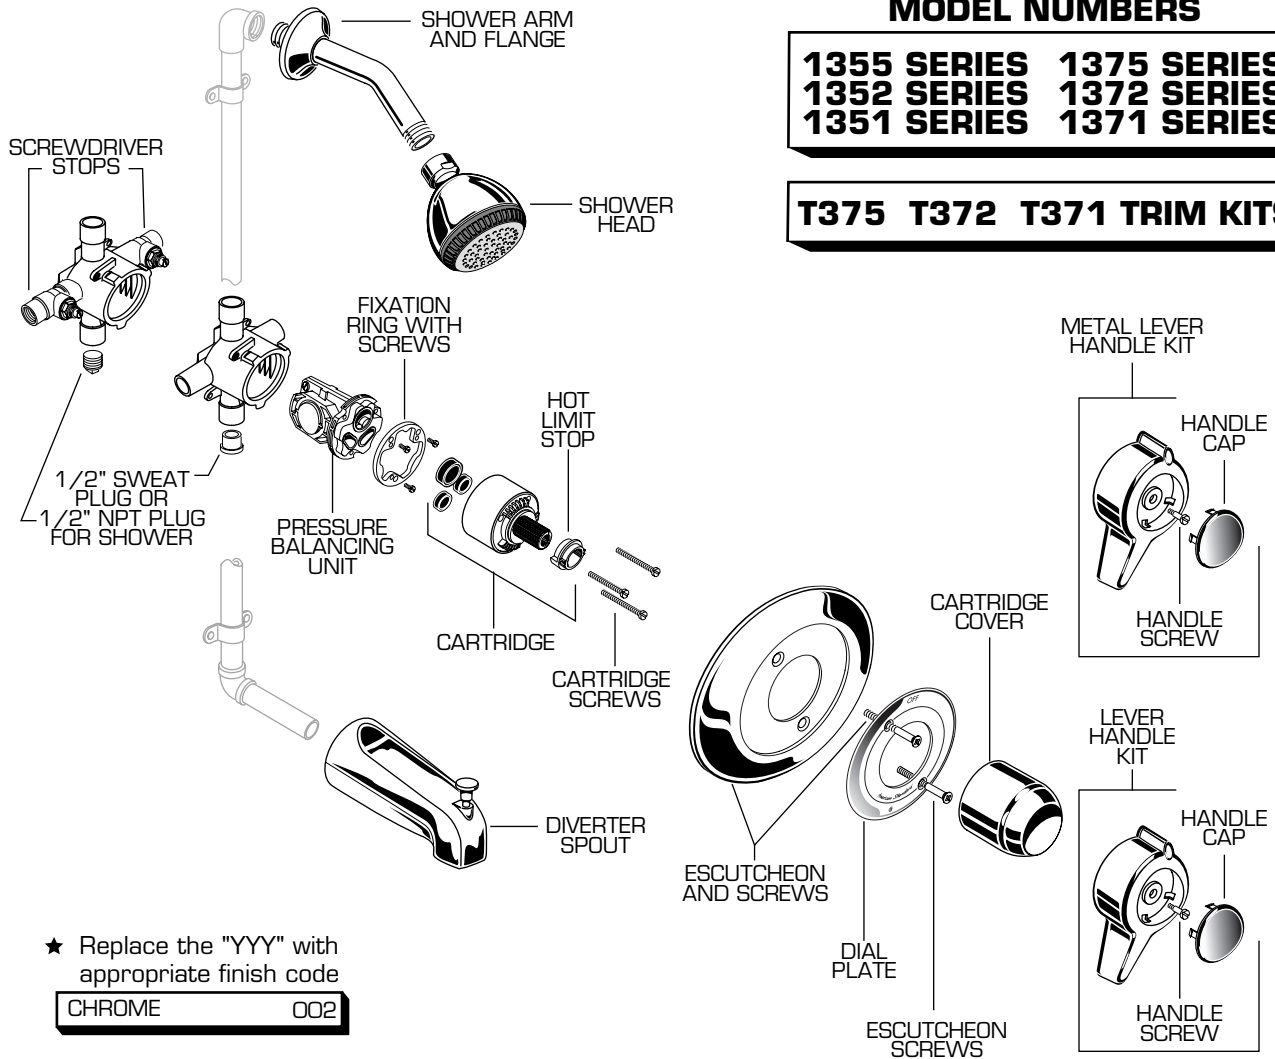

American Standard

COLONY PRESSURE BALANCE BATH/SHOWER

MODEL NUMBERS

1355 SERIES 1375 SERIES
1352 SERIES 1372 SERIES
1351 SERIES 1371 SERIES

T375 T372 T371 TRIM KITS

REPAIR PARTS	DESCRIPTION	PART NUMBER★	PKG QTY
Handle Parts	Metal Lever Handle Kit	M961629-YYYOA	1
	Lever Handle Kit	M961853-YYYOA	1
	Handle Cap	M909325-YYYOA	1
	Handle Screw	A918657-0070A	1
Faucet Parts	Cartridge Screws	023603-0070A	3
	Cartridge	A954440-0070A	1
	Hot Limit Stop	A923611-0070A	1
	Fixation Ring with Screws	M961854-0070A	1
	Pressure Balancing Unit	M952100-0070A	1
	1/2" Plug (Sweat)	050145-0070A	1
	1/2" Plug (NPT)	027816-0070A	1
	Screwdriver Stop	051122-0070A	1
	Cartridge Cover	M907050-YYYOA	1
	Dial Plate	M909605-YYYOA	1
Trim Parts	Escutcheon and Screws	M961856-YYYOA	1
	Escutcheon Screws	078016-YYYOA	1
	Shower Arm and Flange	023560-YYYOA	1
	Shower Head	M953550-YYYOA	1
	Diverter Tub Spout (Slip-on)	022650-YYYOA	1
	Diverter Tub Spout (IPS)	022635-YYYOA	1