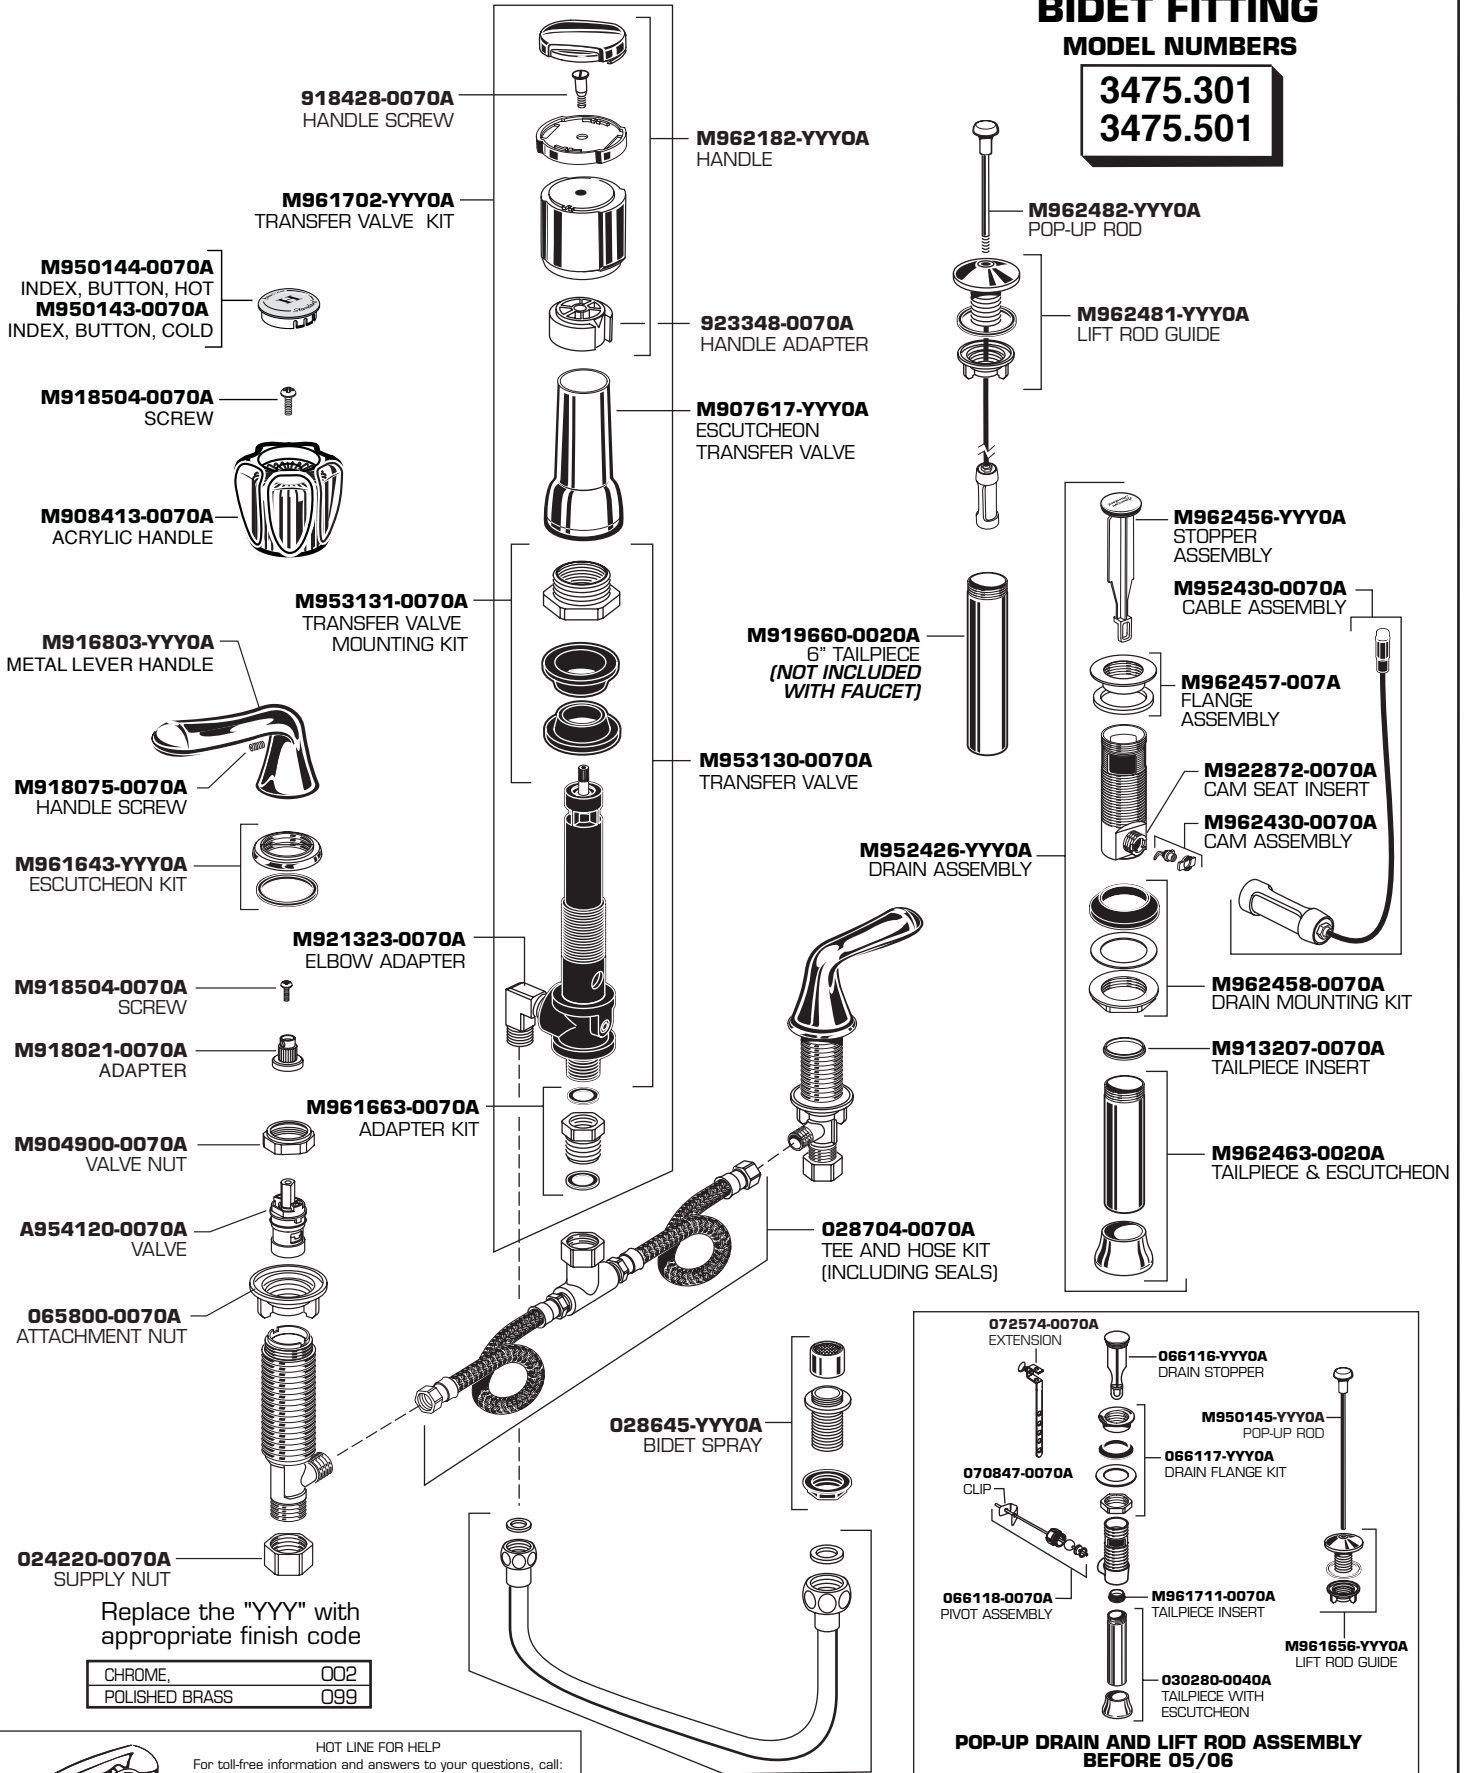

BIDET FITTING

MODEL NUMBERS

3475.301
3475.501

Replace the "YYY" with appropriate finish code

CHROME	002
POLISHED BRASS	099

HOT LINE FOR HELP
For toll-free information and answers to your questions, call:
1-800-442-1902
Weekdays 8:00 a.m. to 8:00 p.m. EST
IN CANADA 1-800-387-0369 (TORONTO 1-905-306-1093)
Weekdays 8:00 a.m. to 7:00 p.m. EST
IN MEXICO 01-800-839-1200