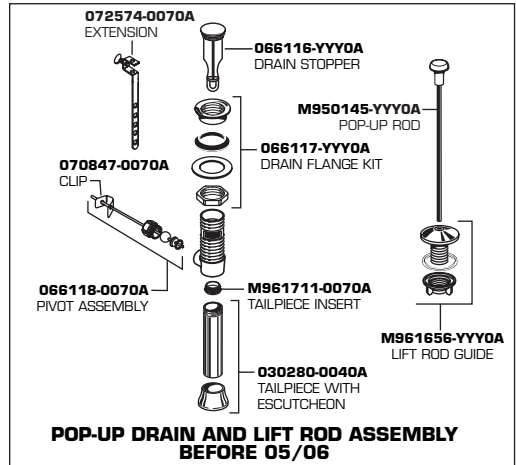

BIDET FITTING

MODEL NUMBERS

3475.301
3475.501

Replace the "YYY" with appropriate finish code

CHROME	002
POLISHED BRASS	099

HOT LINE FOR HELP
For toll-free information and answers to your questions, call:
1-800-442-1902
Weekdays 8:00 a.m. to 8:00 p.m. EST
IN CANADA 1-800-387-0369 (TORONTO 1-905-306-1093)
Weekdays 8:00 a.m. to 7:00 p.m. EST
IN MEXICO 01-800-839-1200