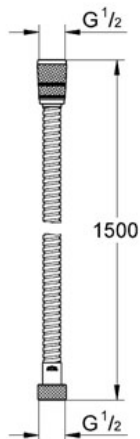

ROTAFLEX METAL LONGLIFE Metal Shower Hose

MODEL # 28417

Pure Freude an Wasser

GROHE America, Inc | 200 North Gary Avenue, Suite G, Roselle, IL 60172
Phone: +1 (800) 444-7643 | Fax: +1 (800) 225-2778 | us-customerservice@grohe.com

Product Description: Metal Shower Hose

Standard Specification:

- GROHE StarLight® finish
- Longlife
- Strengthened model
- **Tensile strength 750N**
- Rotation cone for Twistfree-function
- Silicone strip prevents hand shower from turning while in body pray position
- 59"

Color:

- 28417 000 chrome
- 28417 ZB0 Oil Rubbed Bronze
- 28417 BE0 Sterling inf
- 28417 EN0 Brushed Nickel