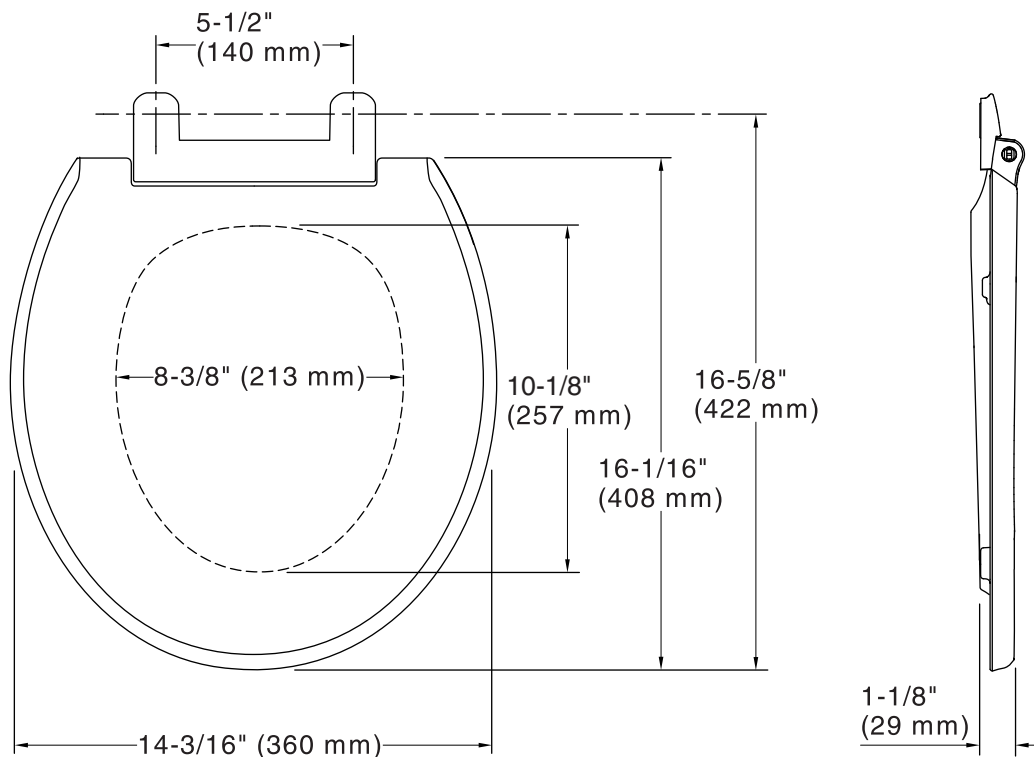

Technical Information

All product dimensions are nominal.

Seat shape type: Round
Seat front type: Open front
Seat hinge type: Quiet-Close™, Quick-Release™, Quick-Attach®

Notes

Install this product according to the installation guide.