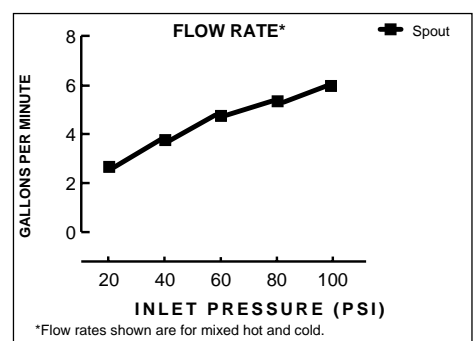

American Standard

UPGRADABLE PRESSURE BALANCE BATH/SHOWER FITTING Temperature Control Valve

AVAILABLE AS:

Valve + Trim: Trim Kit & Valve Body Packaged Separately

To order: Specify valve body *and* trim kit desired

Example: R110 - Direct Sweat Valve Body

T215.701 - Hampton Bath/Shower Trim Kit (Porcelain Cross Handle)

Complete Product: Valve + Trim Packaged In One Box

To order: Specify complete product number

Example: 7215.701 - Hampton Bath/Shower (Porcelain Cross Handle)
with Direct Sweat Inlets

CODES AND STANDARDS

These products meet or exceed the following codes and standards:

- ANSI A 117.1
- ASSE 1016
- ASME A112.18.1M
- CSA B 125

• Showerhead with 2.5gpm/9.5L.min. flow restrictor.

VALVES				
	R110	R110SS	R115	R115SS
	Direct Sweat Inlets/Outlets	Direct Sweat Inlets/Outlets w/ Screwdriver Stops	Female Thread Inlets/Outlets	Female Thread Inlets/Outlets w/ Screwdriver Stops

TRIM KITS		Colony*	Hampton**	Standard	Town Square	Enfield****	Amarilis***	Amarilis***
B/S	T375.120BP	T215.7XX	T6181	T555.502	T373.5X1	T335.000	T345.000	
Shower	T372.120BP	T212.7XX	T6180	T555.501	T373.5X2	T332.000	T342.000	
Valve	T371.120BP	T211.7XX	T6179	T555.500	T373.5X0	T331.000	T341.000	

OR

COMPLETE PRODUCT--VALVE & TRIM	Direct Sweat (R110)	Colony		Hampton		
		B/S	1375.120	7215.120	7215.7XX	7215.7XX
		Shower	1372.120	7212.120	7212.7XX	7212.7XX
	Valve	1371.120	7211.120	7211.7XX	7211.7XX	
	Direct Sweat w/stops (R110SS)	B/S	1375SS.120	7215SS.120	7215SS.7XX	7215SS.7XX
		Shower	1372SS.120	7212SS.120	7212SS.7XX	7212SS.7XX
		Valve	1371SS.120	7211SS.120	7211SS.7XX	7211SS.7XX
	Female Threaded (R115)	B/S	1355.120	7254.120	7254.7XX	7254.7XX
		Shower	1352.120	7252.120	7252.7XX	7252.7XX
		Valve	1351.120	7251.120	7251.7XX	7251.7XX
	Female Threaded w/stops (R115SS)	B/S	1355SS.120	7254SS.120		
		Shower	1352SS.120	7252SS.120		
Valve		1351SS.120	7251SS.120			

NOTES:

* COLONY trim kits must be ordered in bulk pack (quantities of 12).

** HAMPTON available with choice of four handles.
to order: specify the three digit handle number
ex) T211.701 (valve only trim kit w/ porcelain cross handle)

*** AMARILIS trim kits are less handles--must be ordered separately.
the following handle kits are available: