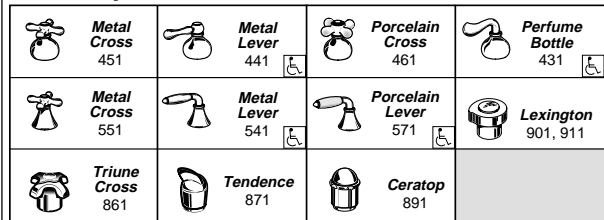

**** Enfield available with lever or cross handle