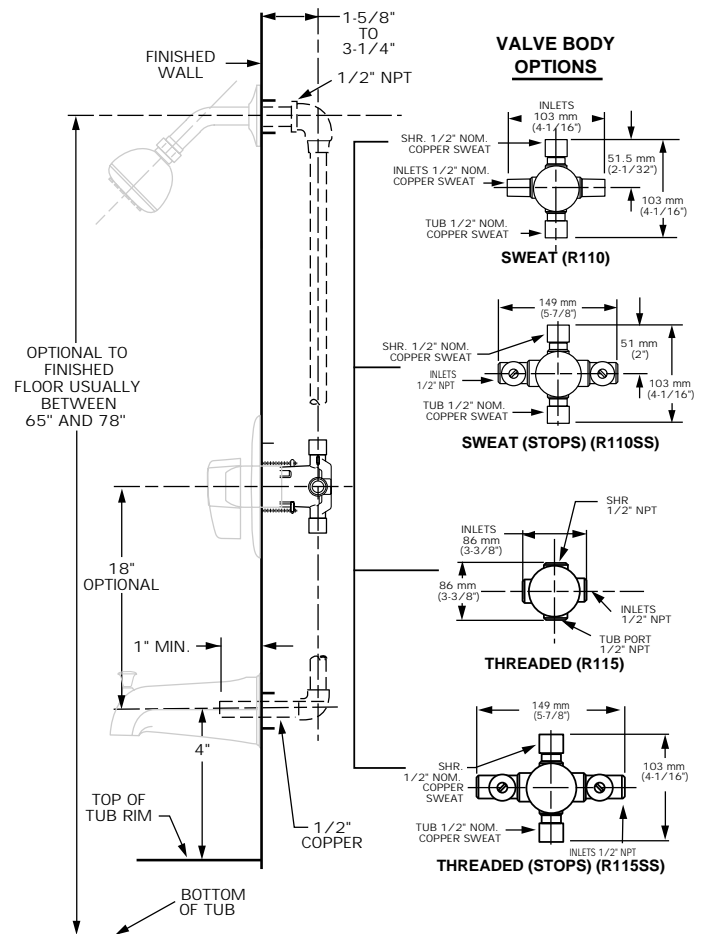

American Standard

UPGRADABLE

PRESSURE BALANCE BATH/SHOWER FITTING Temperature Control Valve

Available Trim Kits

MODEL NUMBER:

- ☐ **R110 Pressure Balance Rough Valve Body only**
  Direct sweat inlets/outlets. LESS trim.
- ☐ **R110SS Pressure Balance Rough Valve Body only with Screwdriver stops**
  Direct sweat inlets/outlets. Screwdriver stops. LESS trim.
- ☐ **R115 Pressure Balance Rough Valve Body only**
  Female thread inlets/outlets. LESS trim.
- ☐ **R115SS Pressure Balance Rough Valve Body only with Screwdriver stops**
  Female thread inlets/outlets. Screwdriver stops. LESS trim.

See reverse for available trim kits.

GENERAL DESCRIPTION:

Cast brass body, washerless ceramic disc valve cartridge with back-to-back capability and hot limit safety stop. Cycles from "off" to "cold" to "hot". Pressure balancing cartridge maintains constant output temperature in response to changes in relative hot and cold supply pressure. One-half inch inlets and outlets (choice of direct sweat or threaded). Available with screwdriver stops. Rough-in plaster guard designed for use as thin-wall mounting adaptor. Valve body will accept a variety of decorative Bath/Shower trims.

PRODUCT FEATURES:

Cast Brass Valve Body: Durable - Quality that will last a lifetime. Ideal material for prolonged contact with water.

Ceramic Disc Valve Cartridge: Assures a lifetime of drip-free performance. Allows easy fine tuning of temperature (125° handle rotation from off to hot).

Pressure Balancing Valve Cartridge: Maintains constant output temperature in response to changes in hot and cold supply pressure. Diaphragm system engineered to eliminate cross flow. Avoids failure due to mineral deposits - ideal for use in hard water

Back-to-Back Capability: Hot and cold can be reversed quickly and easily.