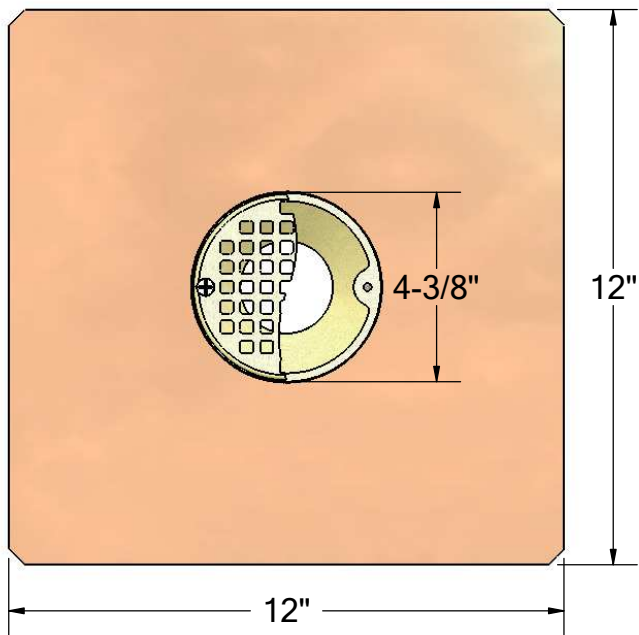

# BOWL DECK DRAIN

16 oz copper or 316 grade stainless flange. 4" round bronze grate. For use with thin membrane applications. Available in 2" and 3" outlet.

optional: -90

PART #	
BD42NH	2" no-hub
BD43NH	3" no-hub
OPTIONS	
	16 oz copper flange
S-	stainless steel flange
-90	90° connection
	round grate, brass, 4" 3.43 in² free area