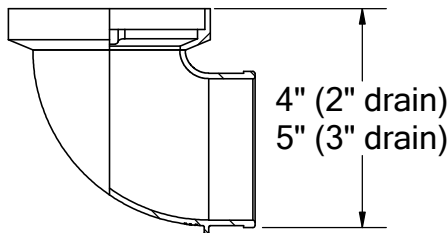

# BOWL DECK DRAIN

16 oz copper or 316 grade stainless flange. 4" round bronze grate. For use with thin membrane applications. Available in 2" and 3" outlet.

optional: -90

PART #	
BD42NH	2" no-hub
BD43NH	3" no-hub
OPTIONS	
	16 oz copper flange
S-	stainless steel flange
-90	90° connection
	round grate, brass, 4" 3.43 in² free area