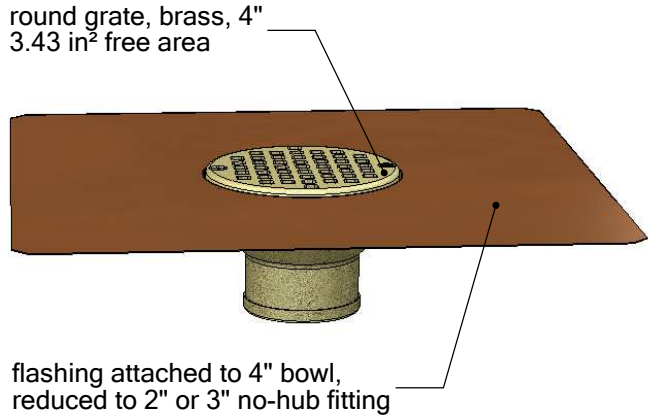

# BOWL DECK DRAIN

16 oz copper or 316 grade stainless flange. 4" round bronze grate. For use with thin membrane applications. Available in 2" and 3" outlet.

optional: -90

PART #	
BD42NH	2" no-hub
BD43NH	3" no-hub
OPTIONS	
	16 oz copper flange
S-	stainless steel flange
-90	90° connection
	round grate, brass, 4" 3.43 in² free area