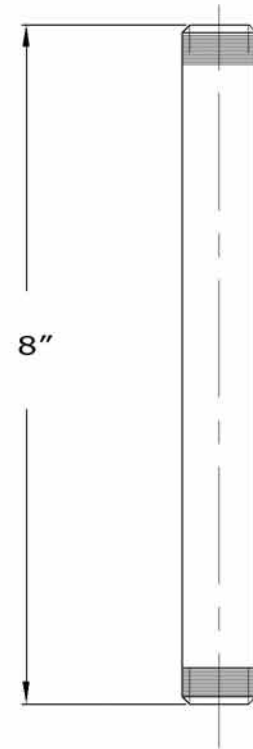

# SHOWERHAUS

WWSA165-2

Short shower arm

WWSA195

Ceiling shower arm

WHAC07

Single body spray

**LIVE WITH STYLE!**