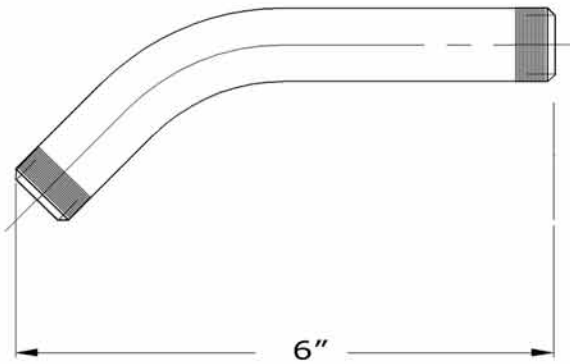

# SHOWERHAUS

WWSA165-2

Short shower arm

WWSA195

Ceiling shower arm

WHAC07

Single body spray

**LIVE WITH STYLE!**