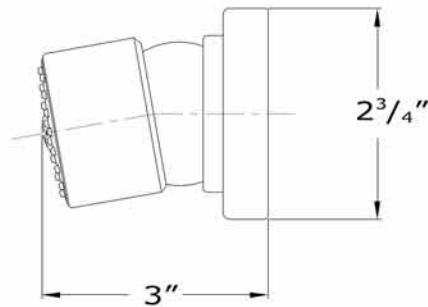

# SHOWERHAUS

WWSA165-2

Short shower arm

WWSA195

Ceiling shower arm

WHAC07

Single body spray

**LIVE WITH STYLE!**